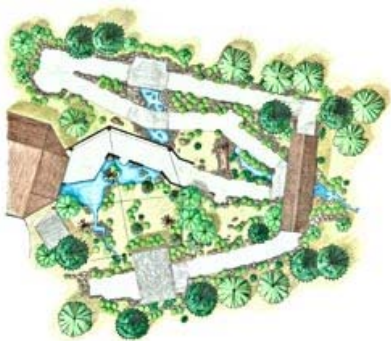

Eagle Canyon Exhibit Oregon Zoo, Portland, Oregon

Architect: Koch Landscape Architecture
Portland, Oregon

Completed: 2004

Mechanical, Electrical and Plumbing design to expand the Cascade Exhibit to include a new display salmon tank open to the new eagle aviary with viewing glass side.

Design included water falls and interactive pool for child's play with water treatment for people and salmon.